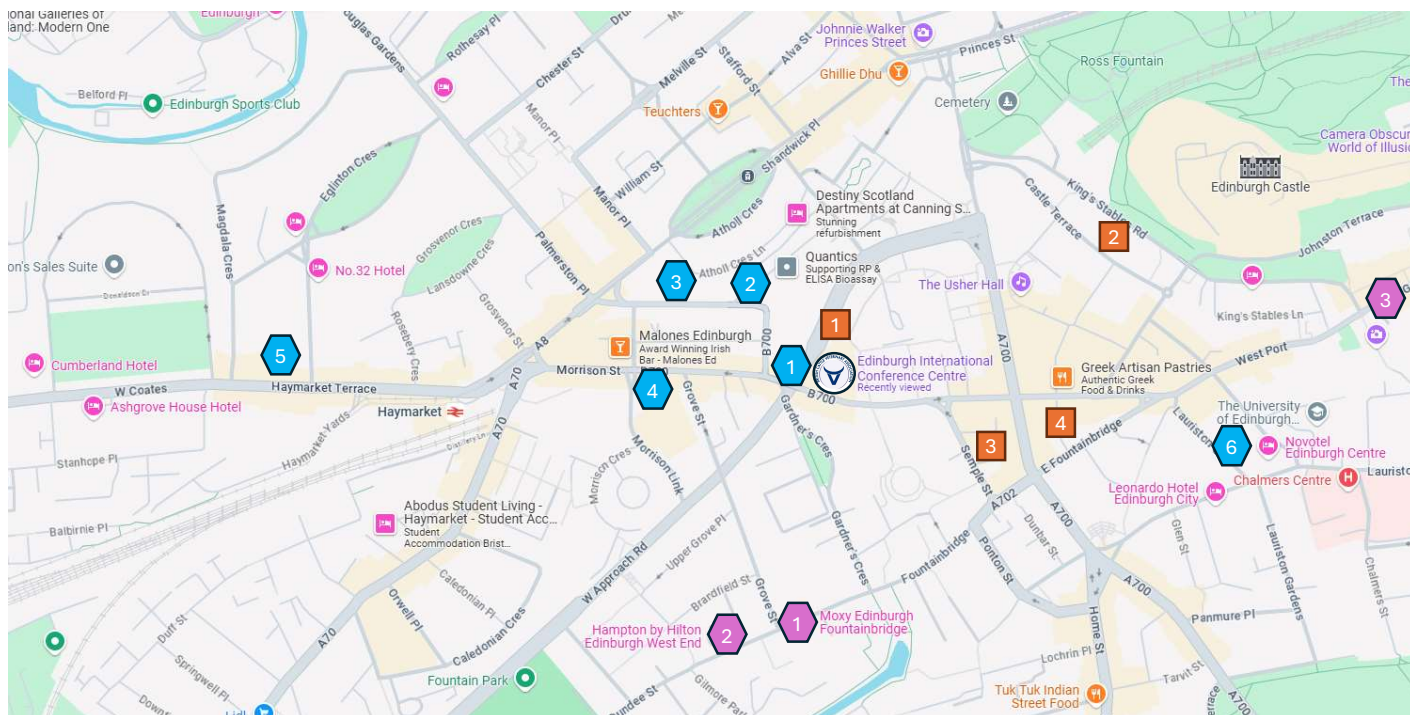

BCVA Congress 2025 – Edinburgh International Conference Centre

9th – 11th October

EICC (Congress Venue)

The EICC is located at 150 Morrison Street, Edinburgh, EH3 8EE

Travel

You can visit <https://www.eicc.co.uk/visiting/how-to-get-here/> to find your most sustainable way to travel.

Travelling to Edinburgh by Car

*The EICC falls in the Low Emission Zone. Please check if your is exempt before traveling

<https://www.edinburgh.gov.uk/lowemissionzone>*

The EICC is right in the centre of Edinburgh. The main entrance is 150 Morrison Street. For directions from your home or office visit www.multimap.com and input EH3 8EE for the destination postcode.

Other suggested hotels

Hotel	Address	Link	Distance from EICC	Logo on map
Point A Edinburgh	152 Morrison St, Edinburgh EH3 8EB	Website	148ft	
voco Edinburgh - Haymarket	46 Torphichen St, Edinburgh EH3 8JB	Website	0.1 miles	
hub by Premier Inn Edinburgh Haymarket hotel	Torphichen St, Edinburgh EH3 8JB	Website	0.2 miles	
Leonardo Hotel Edinburgh Haymarket	1 Morrison Link, Edinburgh EH3 8DN	Website	0.5 miles	
Haymarket Hotel	1 Coates Gardens, Edinburgh EH12 5LG	Website	0.6 miles	
Premier Inn Edinburgh Central (Lauriston Place) hotel	82 Lauriston Pl, Edinburgh EH3 9DG	Website	0.6 miles	